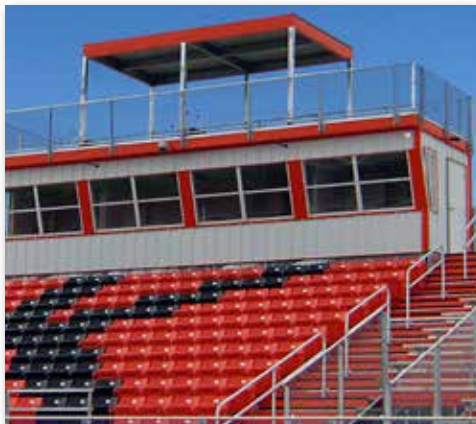

Yellow Jacket Stadium - Kemp, TX