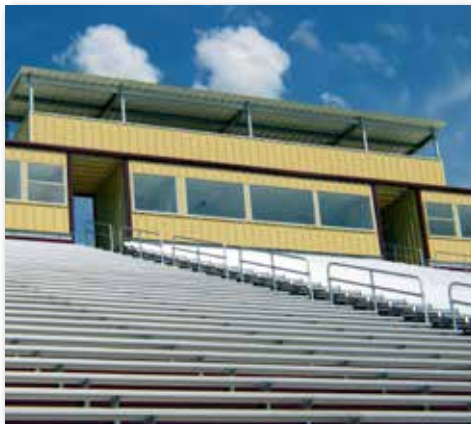

Bulldog Stadium - Magnolia, TX