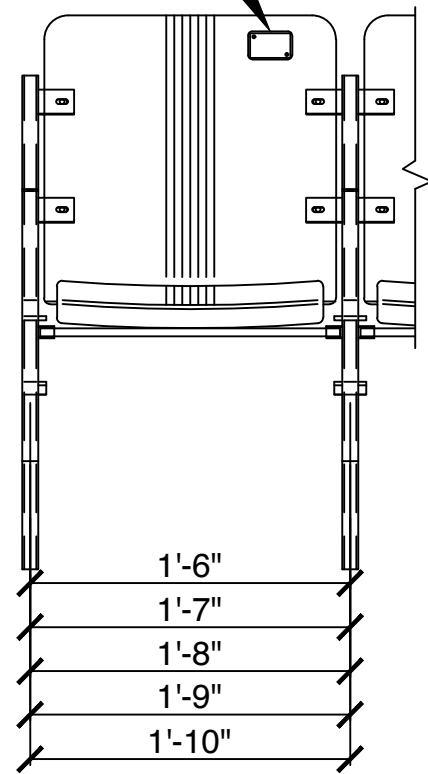

NUMBER PLATE

REAR VIEW

POWDER COATED  
BLACK CHAIR STANCHION

ARMREST (BLACK)  
w/ OPTIONAL CUP  
HOLDER

CARDINAL SERIES 3000  
STADIUM CHAIR

OPTIONS:

1. BLACK ARMREST NOT AVAILABLE ON 18" CHAIR.
2. CUP HOLDER ARMREST NOT AVAILABLE ON 18", 19" AND 20"
3. REAR MOUNTED CUP HOLDERS
4. AISLE LETTERS/NUMBERS

PLATE AT THE  
END OF ROW  
ONLY FOR  
ROW LETTER

SIDE VIEW

REV.	DATE	BY	CHECKED	DATE

THIS DRAWING AND ALL INFORMATION THEREIN IS THE PROPERTY OF STUDDSTEEL, INC. A DIVISION OF SCHULTZ INDUSTRIES. IT MAY NOT BE REPRODUCED OR COPIED WITHOUT PRIOR WRITTEN CONSENT OF STUDDSTEEL, INC. THE DRAWING IS LOANED AND SUBJECT TO RETURN UPON DEMAND. DRAWING IS PROTECTED UNDER U.S. AND INTERNATIONAL COPYRIGHT LAW.