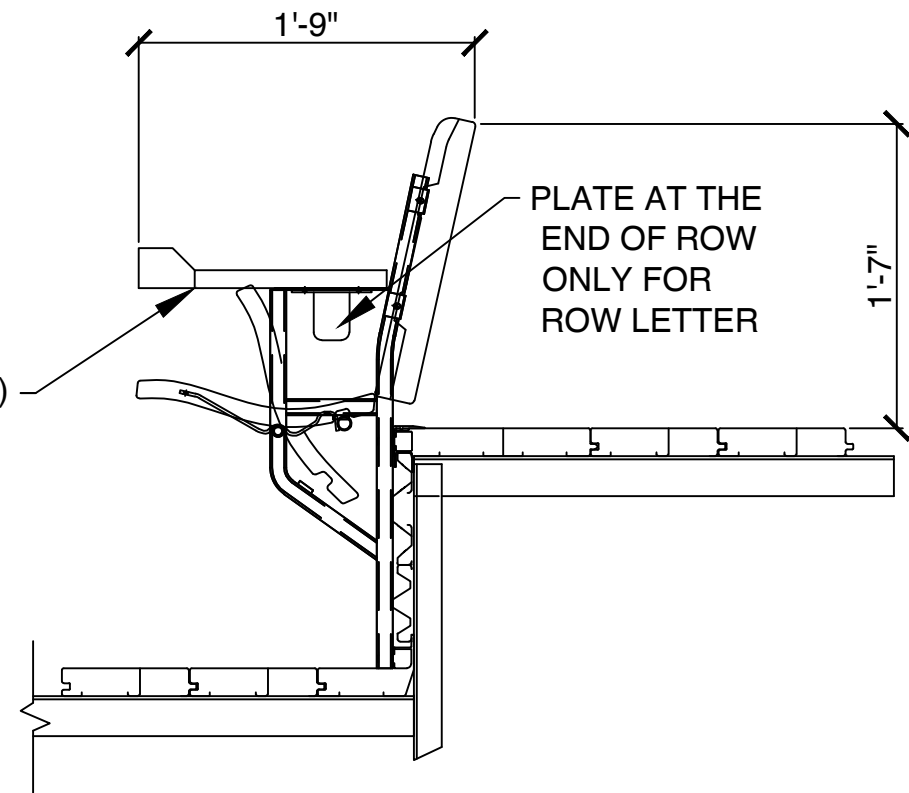

NUMBER PLATE

REAR VIEW

POWDER COATED  
BLACK CHAIR STANCHION

ARMREST (BLACK)  
w/ OPTIONAL CUP  
HOLDER

CARDINAL SERIES 3000  
STADIUM CHAIR

OPTIONS:

1. BLACK ARMREST NOT AVAILABLE ON 18" CHAIR.
2. CUP HOLDER ARMREST NOT AVAILABLE ON 18", 19" AND 20"
3. REAR MOUNTED CUP HOLDERS
4. AISLE LETTERS/NUMBERS

PLATE AT THE  
END OF ROW  
ONLY FOR  
ROW LETTER

SIDE VIEW

REV.	DATE	BY	CHECKED	DATE

THIS DRAWING AND ALL INFORMATION THEREIN IS THE PROPERTY OF STUDDSTEEL, INC. A DIVISION OF SCHULTZ INDUSTRIES. IT MAY NOT BE REPRODUCED OR COPIED WITHOUT PRIOR WRITTEN CONSENT OF STUDDSTEEL, INC. THE DRAWING IS LOANED AND SUBJECT TO RETURN UPON DEMAND. DRAWING IS PROTECTED UNDER U.S. AND INTERNATIONAL COPYRIGHT LAW.

**CARDINAL SERIES 3000**  
**STADIUM CHAIR**

JOB NUMBER:

SHEET NUMBER: