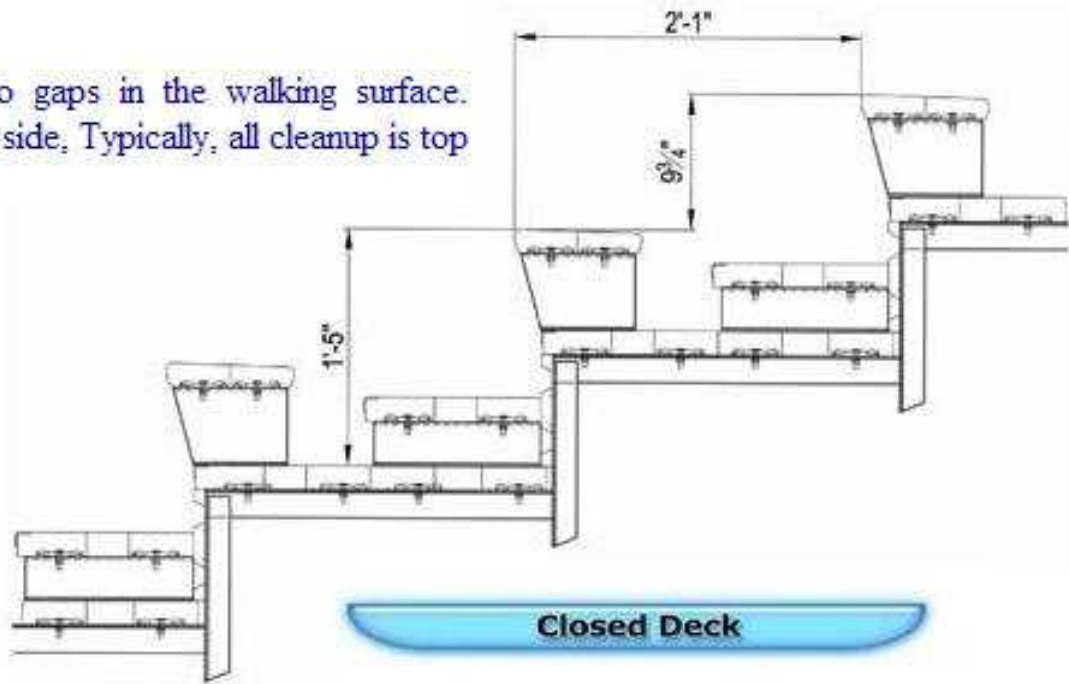

System by which there are no gaps in the walking surface. Footboards are placed side by side. Typically, all cleanup is top side.

Tread Depths	Riser Heights
24"	8"
25"	9 3/4"
26"	10"
27"	11 1/4"
28"	12"
29"	13 1/4"
30"	
33"	