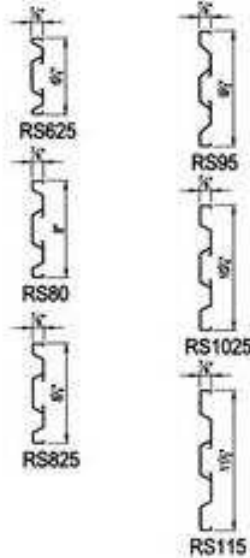

Riserboards