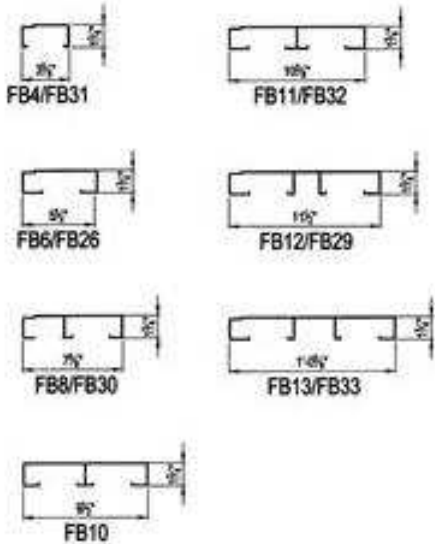

Footboards