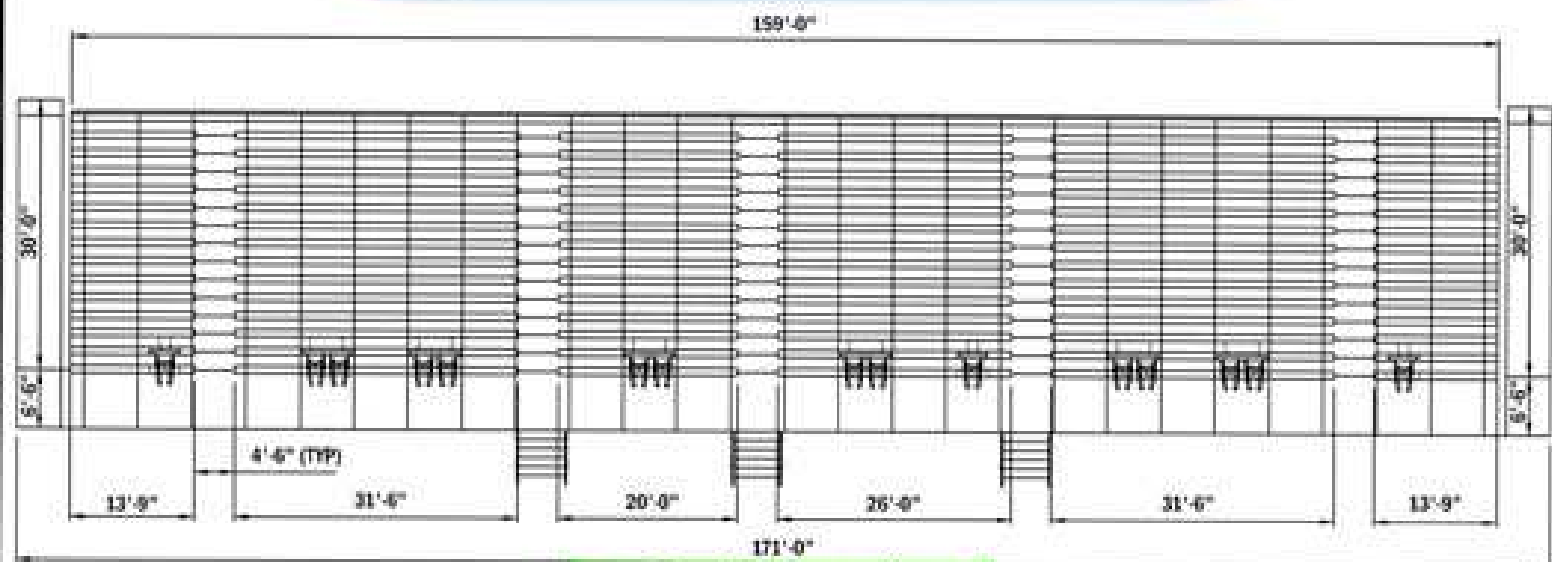

Typical Seating Plan - Bleacher

Seating Capacity

1278	=	STANDARD 18" SEATS
15	=	W/C SPACES
15	=	18" COMPANION SEATS
1308	=	TOTAL SEATING